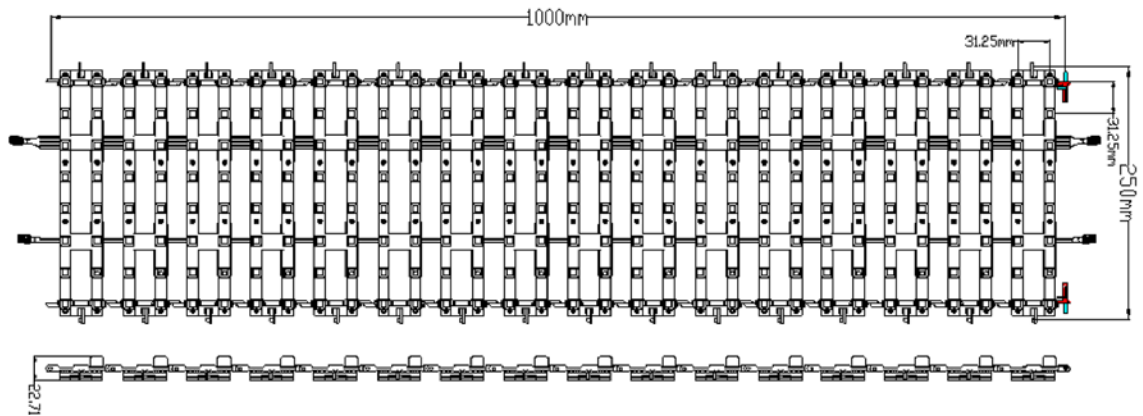

# PRG LED 31.25 mm

## TILES PRG 30

- Size: 25 x 100 cm
- Pixel Color: Black
- Brightness: 3000 CD/M<sup>2</sup>
- CREE SMD
- LED: 256 RGB SMD
- Working Voltage: DC 24 V
- Discription: LED Panel
- Pitch : 31.25 mm
- Transparence: 55 %
- Dimensions: 100 x 25 cm
- IP Rating: IP63
- Power Consumption:
- Weight: 2400 g
- Beam Angle: 120°
- < 75 W / panel