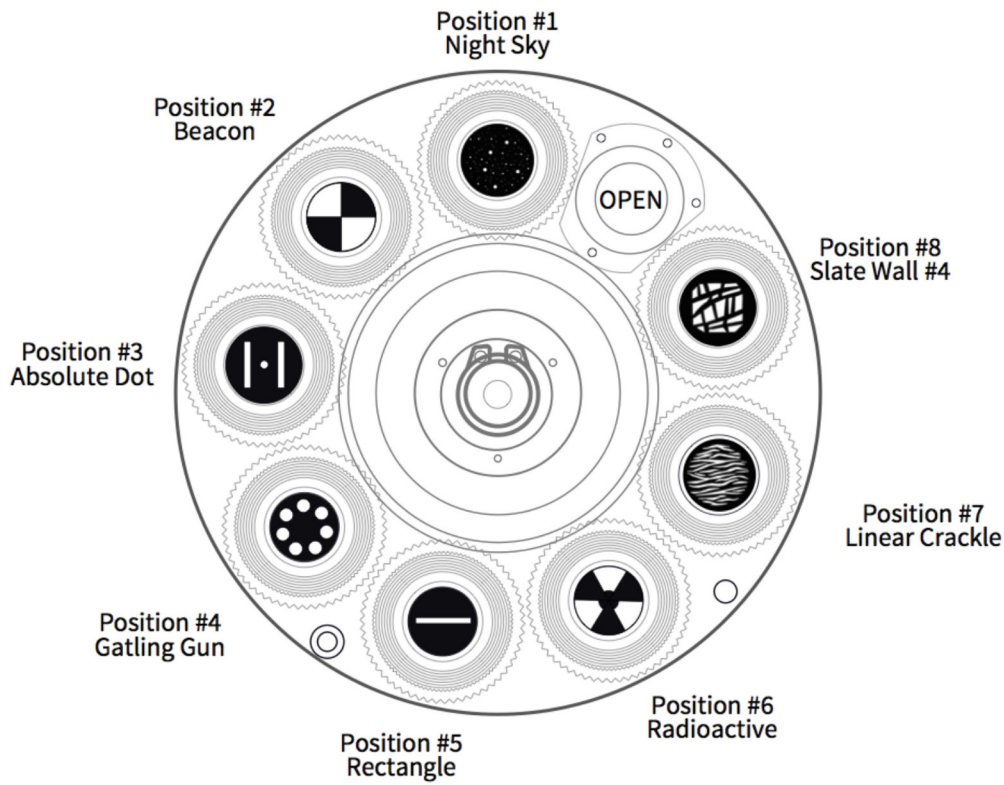

GOBO COLOR SHEETS: