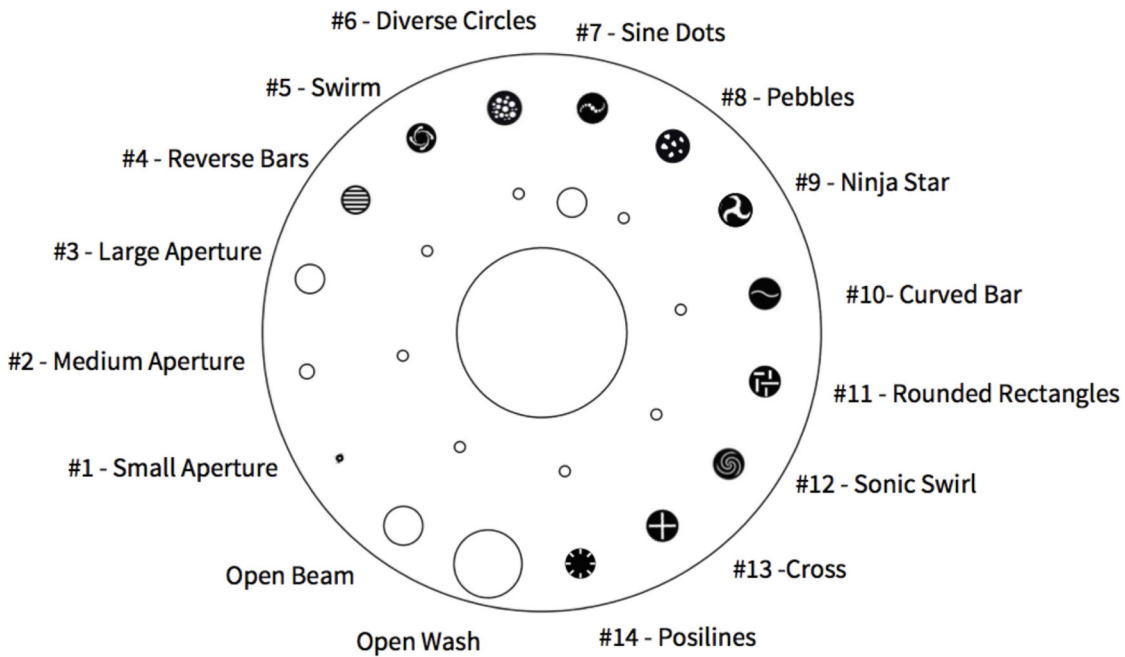

GOBO COLOR SHEETS: