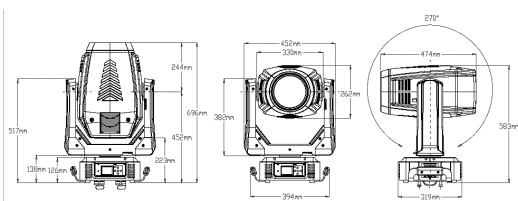

The fixture can take direct Art-Net input, as well as DMX512. Icon EDGE is a multi-use luminaire, with full animation wheel, beam, spot and wash function in one fixture.

Features:

- 20,000 Lumen output
- Extremely narrow ACL beam with zoom
- Even spot function
- Large Zoom range
- Full 16bit CMY + incl CTO
- 14 + Open fixed colour wheel
- 8 + Open interchangeable rotating gobos
- Custom glass gobo mode available
- 14 + Open fixed Gobo
- Continuous animation wheel
- 2 Prisms (8 facet, linear 4 facet)
- Split colours
- Drop In frost
- Ultra-fast Pan/Tilt movement
- Can be mounted in any orientation

Technical Specifications:

| | |
|---------------------------|------------------------|
| Lamp | Philips Platinum 21R |
| Colour Temperature | 7800K |
| Beam Angle (beam) | 2-24° |
| Beam Angle (Spot) | 2.5-32° |
| Beam Angle (Wash) | 3.5-39° |
| Lumens Output | 20.000 |
| Nominal Lifetime | 750 hrs |
| Focus | adjustable focus |
| Frost | drop-in |
| Colour wheel | 14 + open |
| CMY | 0-100%/ 16bit |
| CTO | 0-100%/ 16bit |
| Rotating Gobo | 8+ open |
| Indexing Gobo | yes |
| Fixed Gobo | 14+ open |
| Prism | 8 facet + lin 4 facet |
| Indexing Prism | yes |
| Animation Wheel | continuous |
| Indexing Animation Wheel | yes |
| Shutter/Strobe | variable, 13 flash/sec |
| Dimmer | 0-100%/ 16 bit |
| Pan/Tilt | 540/270° |
| DMX Control Mode | 2 (25, 37 CH) |
| RDM | yes |
| Art-Net | yes |
| Self Charging Battery | yes |
| Cooling System Monitoring | yes |
| Wattage | 650W |
| Power | AC100-240V, 50/60hz |
| Operating Temperature | -10° to +45°c |
| Certification | CE & cETL |
| Weight | 31kg |
| Dimensions LxWxH (mm) | 453x319x709 |